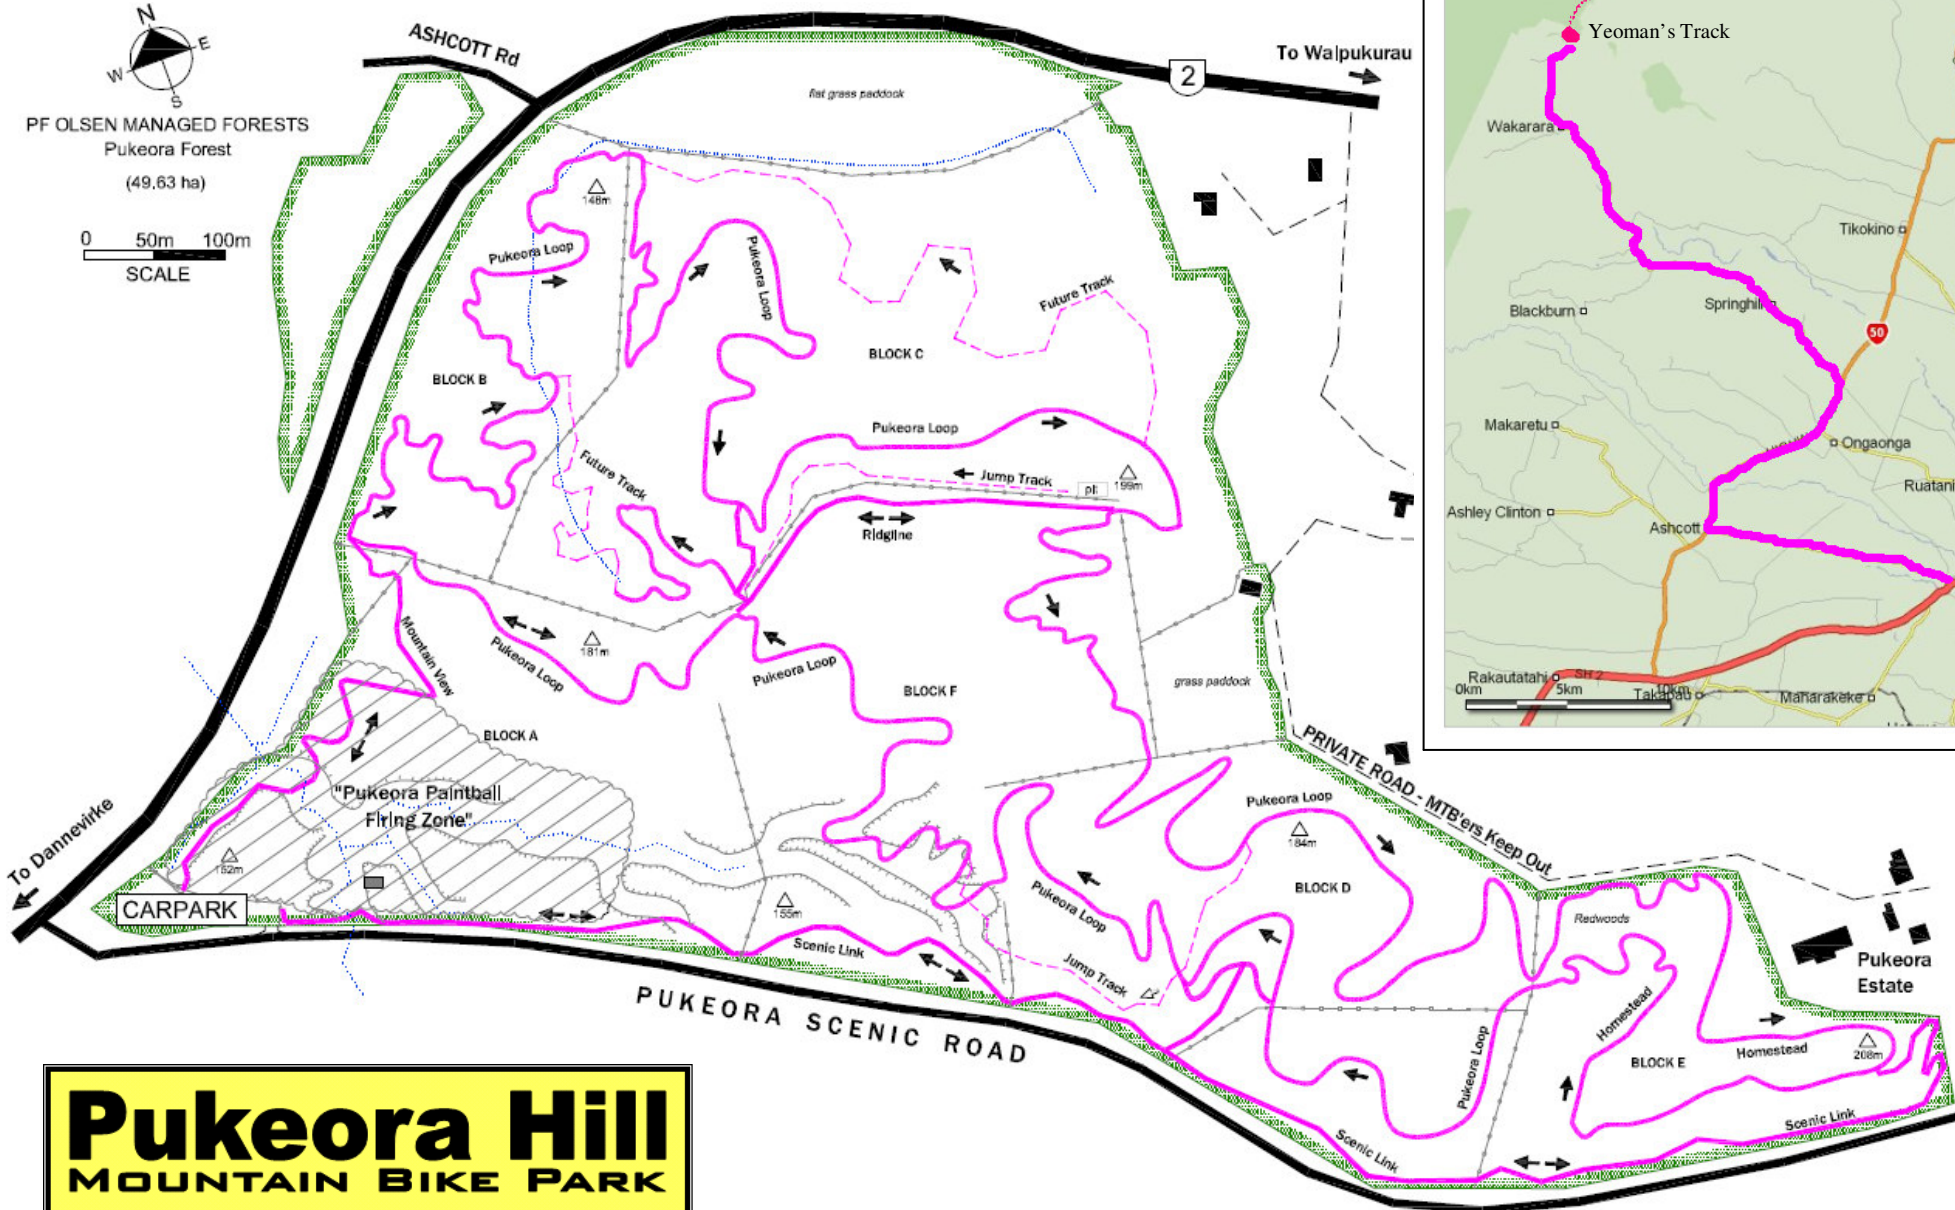

# WAIPUKURAU TOWN CENTRE MAP

1. Information Centre, Railway Esplanade
2. Medical Centre, 1 Cook Street
3. Public Toilets, Railway Esplanade
4. New World Supermarket, Northumberland St.
5. Woolworths Supermarket, Ruataniwha St
6. Subway, Herbert St (SH2)
7. Breakers Café & Bar, Ruataniwha St
8. Steak & Ale, Herbert St (SH2)
9. Waipukurau Holiday Park, River Tce
10. Fergussons Motor Lodge, Peel St
11. Tukituki Motel, Herbert St (SH2)
12. Leopard Hotel, Ruataniwha St
13. Police Station, Northumberland St
14. Mobile Service Station, SH2
15. Caltex Service Station, Herbert St (SH2)
16. Thornton Lodge Motel, SH2

## YEOMANS TRACK LOCATION MAP