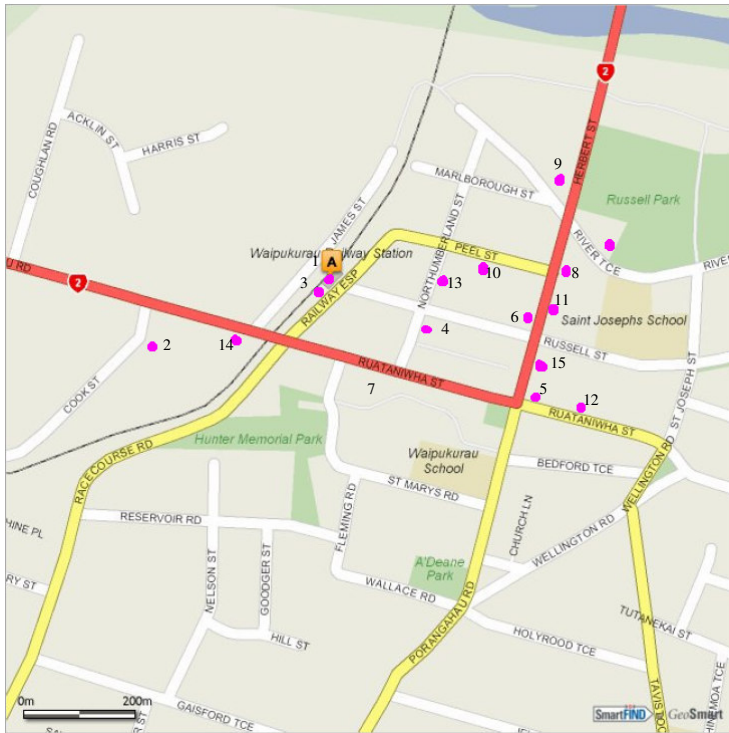

# WAIPUKURAU TOWN CENTRE MAP

1. Information Centre, Railway Esplanade
2. Medical Centre, 1 Cook Street
3. Public Toilets, Railway Esplanade
4. New World Supermarket, Northumberland St.
5. Woolworths Supermarket, Ruataniwha St
6. Subway, Herbert St (SH2)
7. Breakers Café & Bar, Ruataniwha St
8. Steak & Ale, Herbert St (SH2)
9. Waipukurau Holiday Park, River Tce
10. Fergussons Motor Lodge, Peel St
11. Tukituki Motel, Herbert St (SH2)
12. Leopard Hotel, Ruataniwha St
13. Police Station, Northumberland St
14. Mobile Service Station, SH2
15. Caltex Service Station, Herbert St (SH2)
16. Thornton Lodge Motel, SH2

## YEOMANS TRACK LOCATION MAP